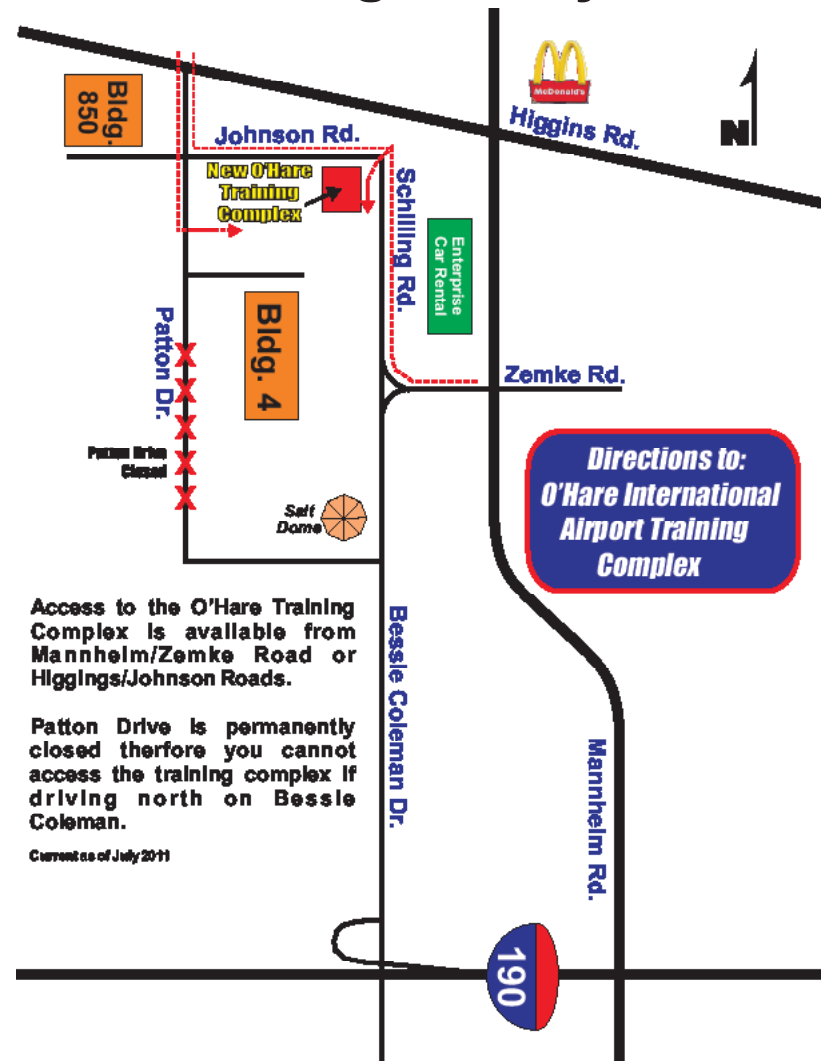

2017 O'HARE SNOW PLOW TRAINING INFORMATION

Training Dates and Times:

October:

Tuesday, October 10th	7:00 p.m. – 9:00 p.m.
Saturday, October 14th	8:00 a.m. – 10:00 a.m.
Monday, October 16th	7:00 p.m. – 9:00 p.m.
Wednesday, October 18th	7:00 p.m. – 9:00 p.m.
Friday, October 27th	7:00 p.m. – 9:00 p.m.
Saturday, October 28th	8:00 a.m. – 10:00 a.m.

November:

Friday, November 3rd	7:00 p.m. – 9:00 p.m.
Tuesday, November 7th	7:00 p.m. – 9:00 p.m.
Wednesday, November 15th	7:00 p.m. – 9:00 p.m.
Saturday, November 18th	8:00 a.m. – 10:00 a.m.
Monday, November 20th	7:00 p.m. – 9:00 p.m.
Tuesday, November 28th	7:00 p.m. – 9:00 p.m.

December:

Monday, December 4th	7:00 p.m. – 9:00 p.m.
Friday, December 8th	7:00 p.m. – 9:00 p.m.
Saturday, December 9th	8:00 a.m. – 10:00 a.m.

Registration:

To register, visit <http://registration.ohare.com>

Register early, as each session is limited to the first 55 registrants.

*If you are unable to access O'Hare's registration website, contact Barb Farr at (708) 482-8800.

O'Hare Training Facility:

IMPORTANT: You must bring the following items to class with you:

- Union Card
- Social Security Card
- *Valid* Driver's License