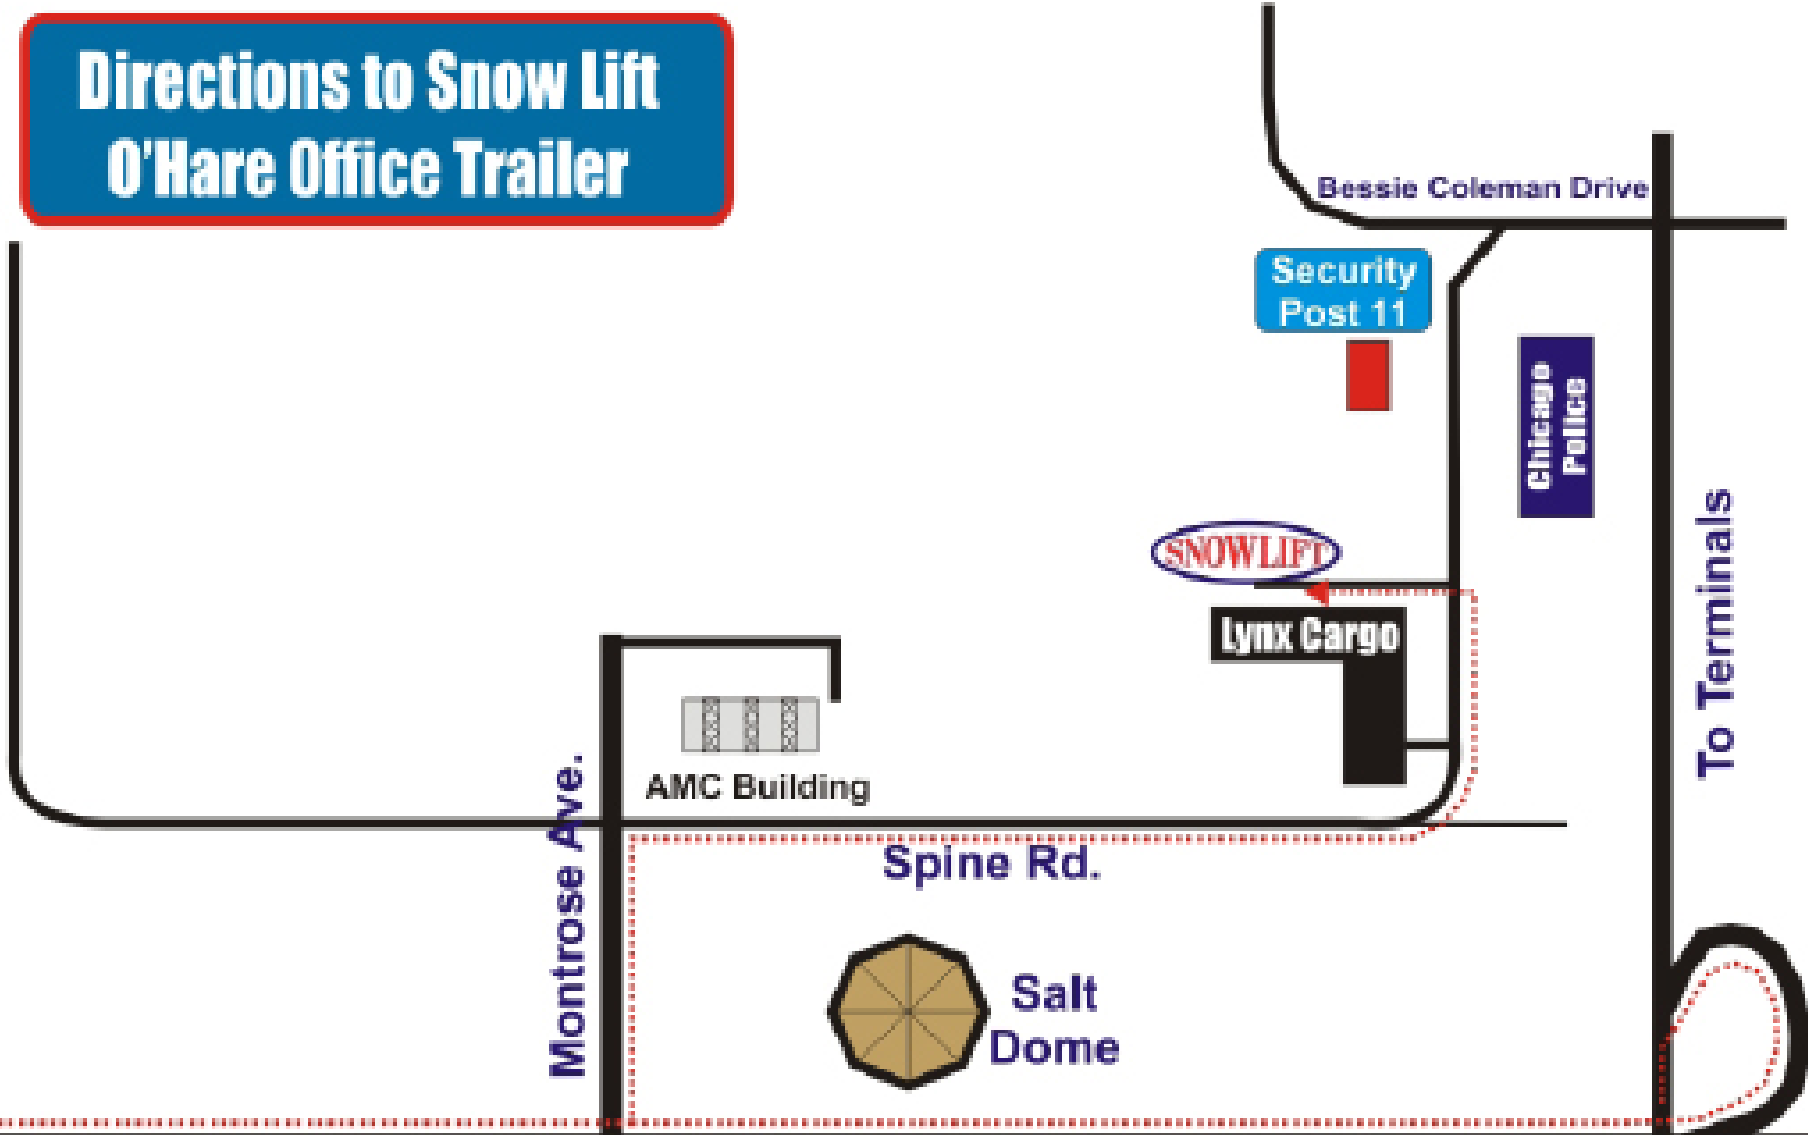

- Union Card
- Social Security Card
- *Valid* Driver's License

Directions to Snow Lift O'Hare Office Trailer

Irving Park Rd.

Montrose Ave.

AMC Building

Spine Rd.

Salt Dome

Security Post 11

Chicago Police

SNOWLIFT

Lynx Cargo

To Terminals

Mannheim Rd.

190

Lawrence Ave.

Snowlift O'Hare Trailers are in the parking lot of the former Lynx Cargo Building on the west side of the building. From the tollway Take I90 towards the terminals, exit Mannheim Road south, to Montrose Ave. Right on Montrose, then another right onto Spine Road. Take Spine Road to the curve, enter to Snowlift at second driveway.